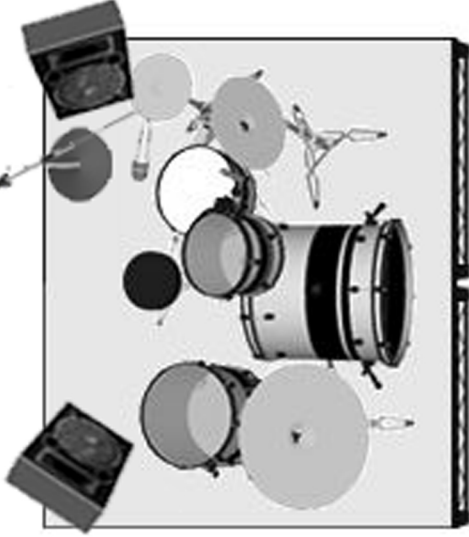

PRATICABLE BATTERIE 3 M / 3 M - 40 cm H

4 prises elec

DRUMS & VOCAL

BASS / VOCAL

1,50 / 2 M MAX

2 M MAX

8 prises elec

GUITAR / LEAD VOCAL

CHANNEL INSTRUMENT MICROPHONE INSERTION

- 01 B DRUM SEN 421
- 02 SNARE SM57
- 03 3 HI-HAT AKG 451
- 04 T1 SHURE / SEN
- 05 T2 SHURE / SEN
- 06 OH AKG 451
- 07 OH AKG 451
- 08 BASS DI-BOX
- 09 AMP GUIT 1 SM57 GATE
- 10 AMP GUIT 2 SM57 GATE
- 11 AC. GUIT 3 DI-BOX GATE / COMP
- 12 LEAD VOCAL SM58 COMP
- 13 BASS VOCAL SM58
- 14 DRUM VOCAL SM58

Retours uniquement de type 3 VOIX

- 2 D.I BOX (Basse / Dobro électro - Acoustique)
- 2 Mic grosse caisse
- 2 SM 57 caisse claire + 2 Mic's TOMS (T.10'' - 14'') + 2 Overs (cymb)
- 2 SM 57 Amplis Guitares + 3 SM 58 (Vocals) + 1 Reverb
- 1 Tabouret de bar (haut)